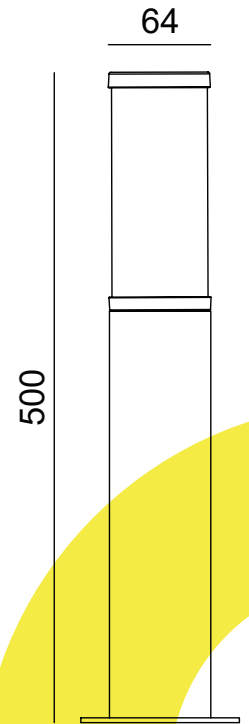

OUTDOOR LIGHT LAWN BOLLARD

TECHNICAL SHEET
KL-B541-500

KEYLIGHT

SPAIN
PRODUCTOS DE ILUMINACION

FEATURES

- 220-240V
- CE ROHS Certified
- Aluminum die-casting body
- Glass Diffuser
- 3-years warranty

SPECIFICATIONS

Product Code	KL-B541-500
Power	E27 Max 8W
Input	220-240V
Finishing Colors	White/Silver Grey/Dark Grey/Black
IP Rating	IP65 Class 1
Size	Ø64mm*500mm
Warranty	3 years